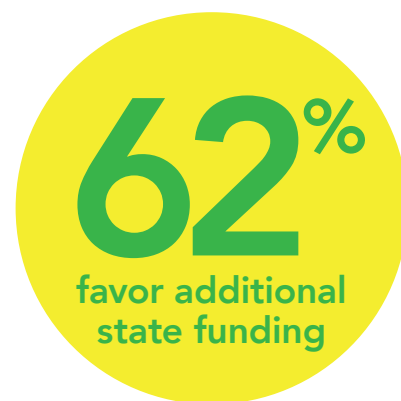

# PA Voters Overwhelmingly Support Additional Investments in Early Care and Education

**98%** of PA voters believe early childhood education is important.

PA Voters favor allocating additional state funding for ECE programs

PRE-K

CHILD CARE

HOME VISITING

**81%** of PA voters favor allocating state funding to increase wages of childcare workers.

\*Source – Susquehanna Polling - survey of likely PA voters conducted February 2023