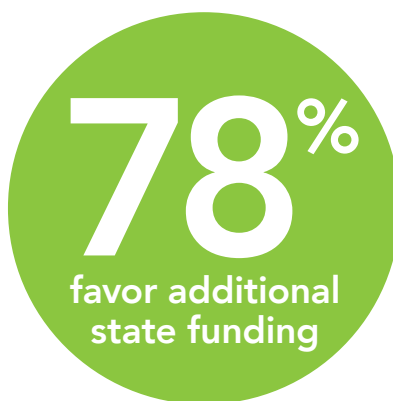

# PA Voters Overwhelmingly Support Additional Investments in Early Care and Education

**98%** of PA voters believe early childhood education is important.

PA Voters favor allocating additional state funding for ECE programs

PRE-K

CHILD CARE

HOME VISITING

**81%** of PA voters favor allocating state funding to increase wages of childcare workers.

\*Source – Susquehanna Polling - survey of likely PA voters conducted February 2023