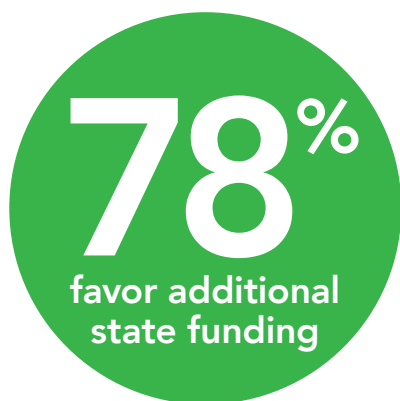

# PA Voters Overwhelmingly Support Additional Investments in Early Care and Education

**98%** of PA voters believe early childhood education is important.

PA Voters favor allocating additional state funding for ECE programs

PRE-K

CHILD CARE

HOME VISITING

**81%** of PA voters favor allocating state funding to increase wages of childcare workers.

\*Source – Susquehanna Polling - survey of likely PA voters conducted February 2023