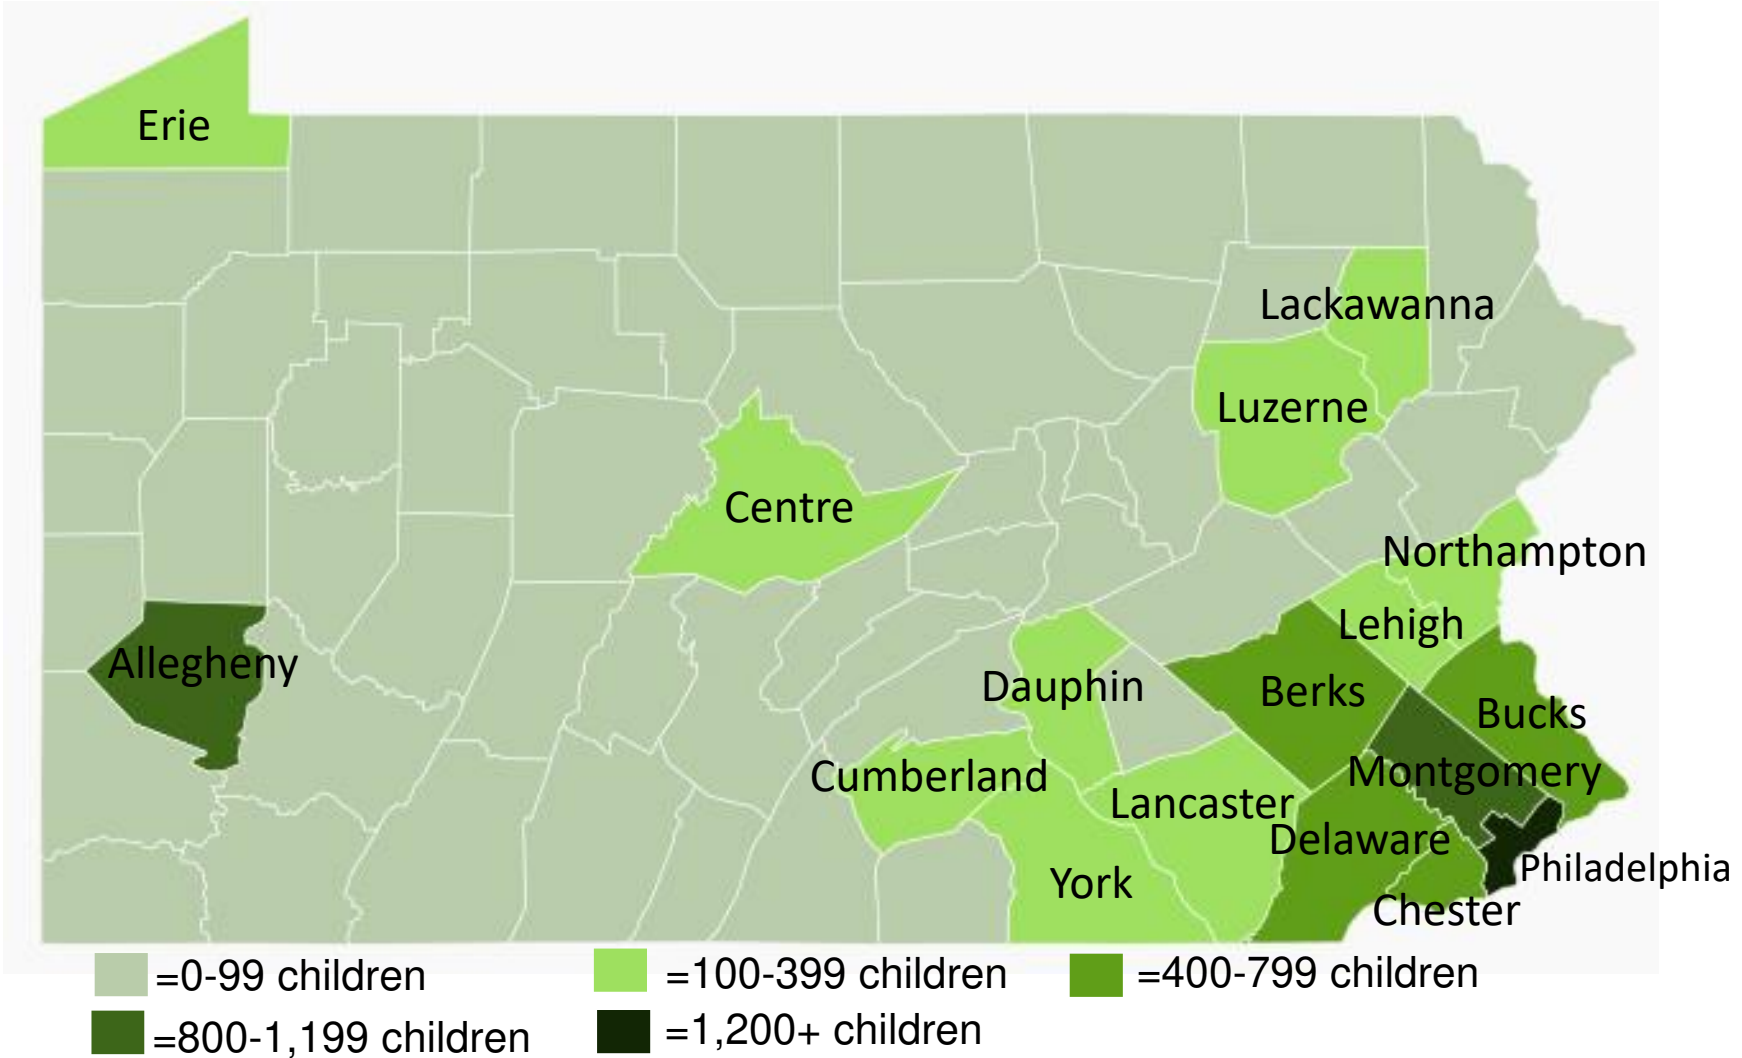

Most Undocumented and Uninsured Children Live in 17 Counties Across PA

Note: County numbers are derived by identifying the share of foreign-born, non-citizen children living in each county (from the US Census 2016 ACS 5 Year Estimates) and assigning the same share of undocumented, uninsured children to that county. The source for the estimated number of undocumented PA children and the share of children who are uninsured is the Migration Policy Institute in consultation with Penn State and Temple University faculty.